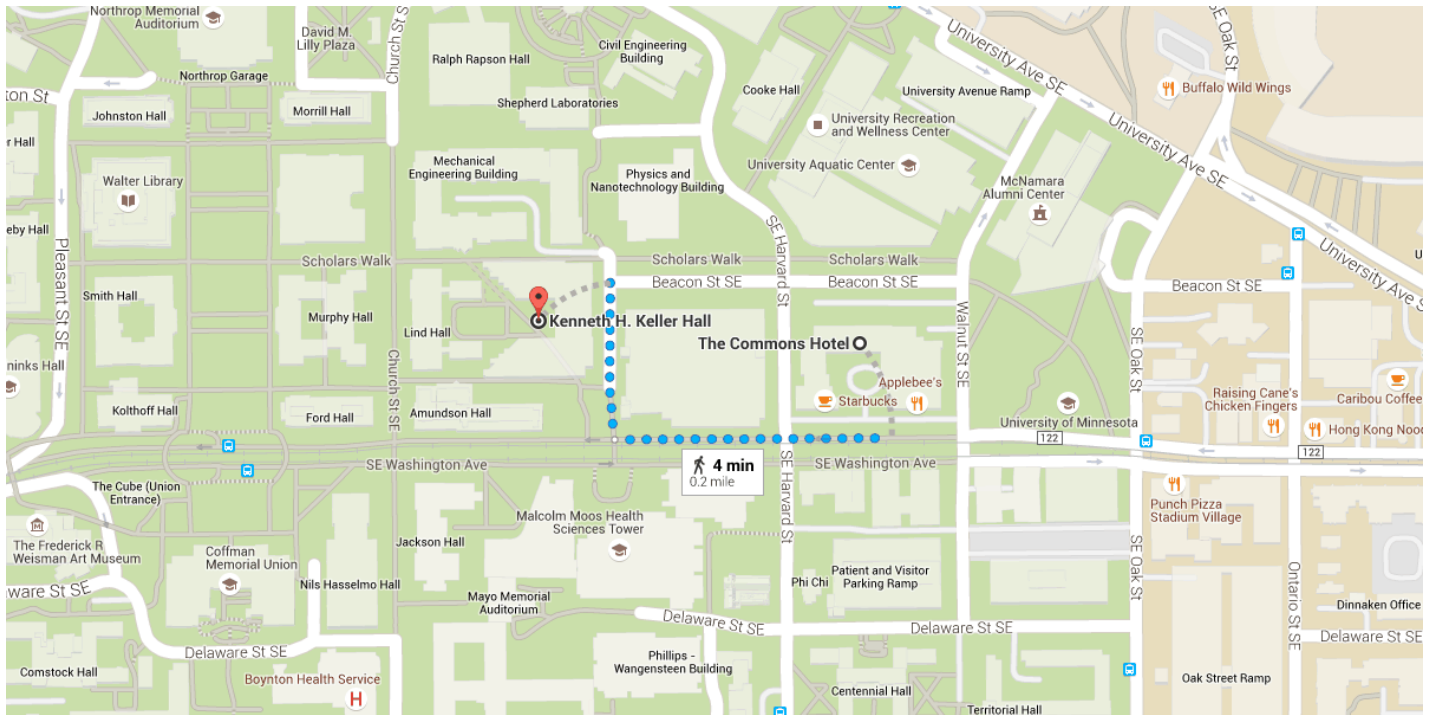

Directions from The Commons Hotel to Kenneth H. Keller Hall, 200 Union St SE

The Commons Hotel

Use caution - may involve errors or sections not suited for walking

615 Washington Avenue Southeast,
Minneapolis, MN 55414

1. Head west on Washington Ave SE toward SE Harvard St

0.1 mi

2. Turn right onto Union St SE

Destination will be on the left

367 ft

Kenneth H. Keller Hall, 200 Union St SE

Minneapolis, MN 55455

These directions are for planning purposes only. You may find that construction projects, traffic, weather, or other events may cause conditions to differ from the map results, and you should plan your route accordingly. You must obey all signs or notices regarding your route.