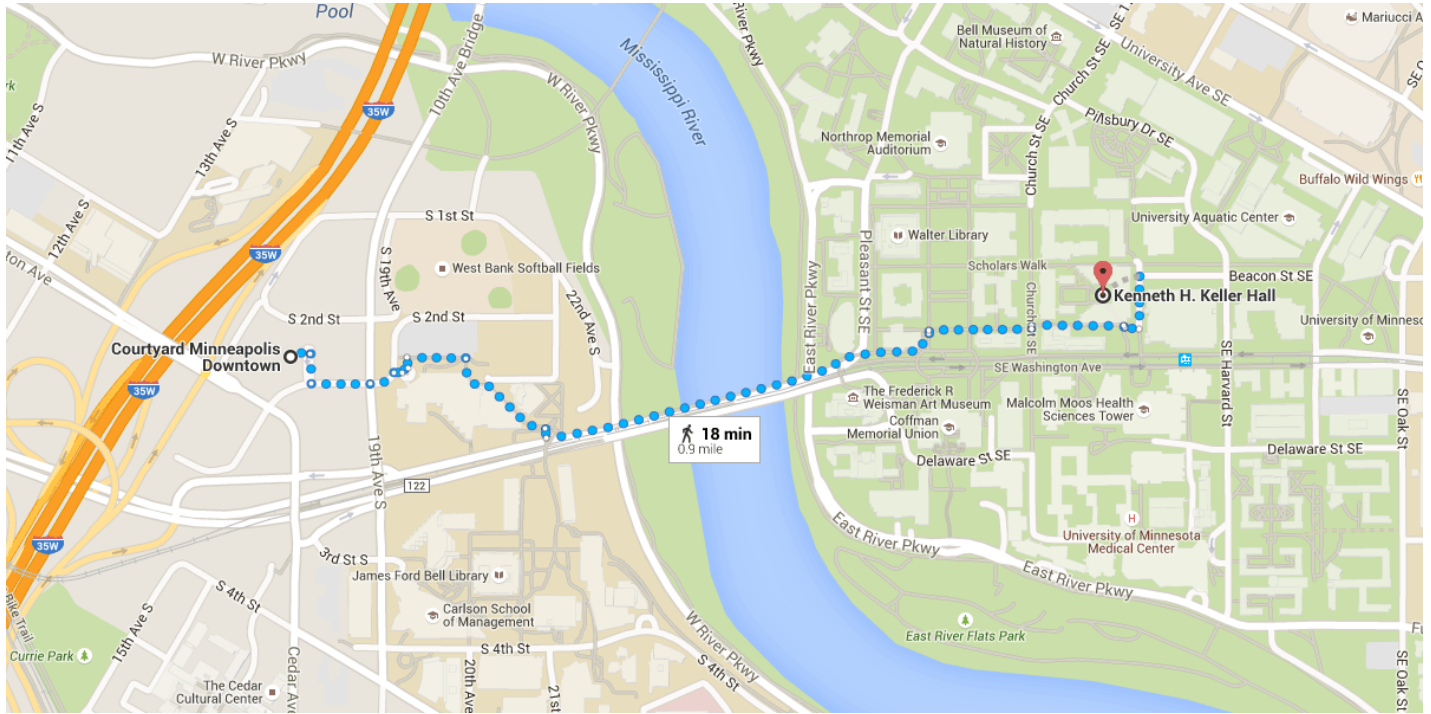

Directions from Courtyard Minneapolis Downtown to Kenneth H. Keller Hall, 200 Union St SE

o Courtyard Minneapolis Downtown

1500 South Washington Ave, Minneapolis, MN 55454

Use caution - may involve errors or sections not suited for walking

- 1. Head northeast
↑ 89 ft
- 2. Turn right toward S Washington Ave
↘ 141 ft
- 3. Turn left onto S Washington Ave
↙ 276 ft
- 4. Continue onto S 2nd St
↑ 135 ft
- 5. Turn right
↘ 39 ft
- 6. Turn left
↙ 33 ft
- 7. Turn left
↙ 52 ft

8. Turn right  272 ft
9. Turn right  0.1 mi
10. Turn right  46 ft
11. Turn left  0.4 mi
12. Turn left toward Church St SE  16 ft
13. Turn right toward Church St SE  482 ft
14. Turn left onto Church St SE  20 ft
15. Turn right toward Union St SE  430 ft
16. Turn right toward Union St SE  13 ft
17. Turn left toward Union St SE  69 ft
18. Turn left onto Union St SE   Destination will be on the left 243 ft

 **Kenneth H. Keller Hall, 200 Union St SE**
Minneapolis, MN 55455

These directions are for planning purposes only. You may find that construction projects, traffic, weather, or other events may cause conditions to differ from the map results, and you should plan your route accordingly. You must obey all signs or notices regarding your route.