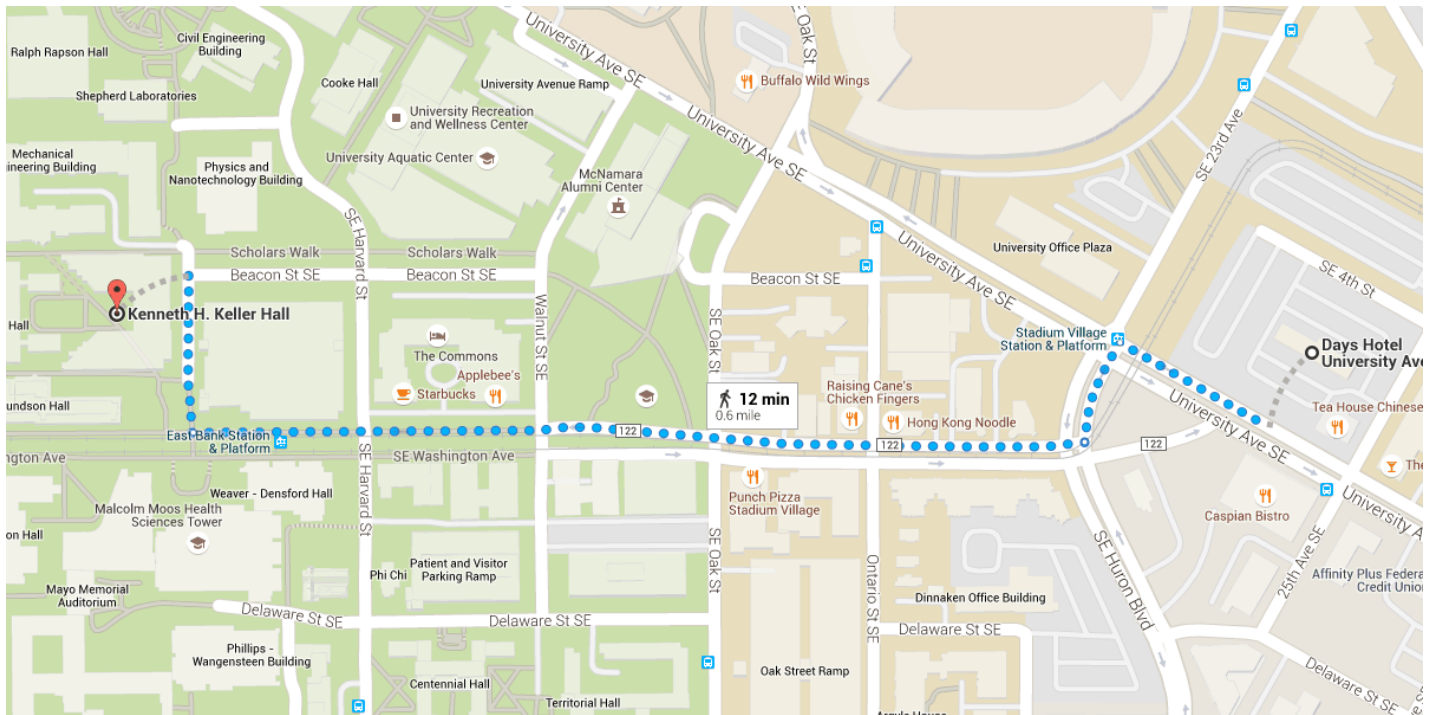

Directions from Days Hotel University Ave SE to Kenneth H. Keller Hall, 200 Union St SE

o Days Hotel University Ave SE Use caution - may involve errors or sections not suited for walking
2407 University Avenue Southeast,
Minneapolis, MN 55414

- ↑ 1. Head northwest on **University Ave SE** toward SE 23rd Ave/SE Huron Blvd
404 ft
 - ↶ 2. Turn left onto **SE Huron Blvd**
249 ft
 - ↷ 3. Turn right onto **SE Washington Ave**
0.4 mi
 - ↷ 4. Turn right onto **Union St SE**
367 ft
- i** Destination will be on the left

o Kenneth H. Keller Hall, 200 Union St SE
Minneapolis, MN 55455

These directions are for planning purposes only. You may find that construction projects, traffic, weather, or other events may cause conditions to differ from the map results, and you should plan your route accordingly. You must obey all signs or notices regarding your route.